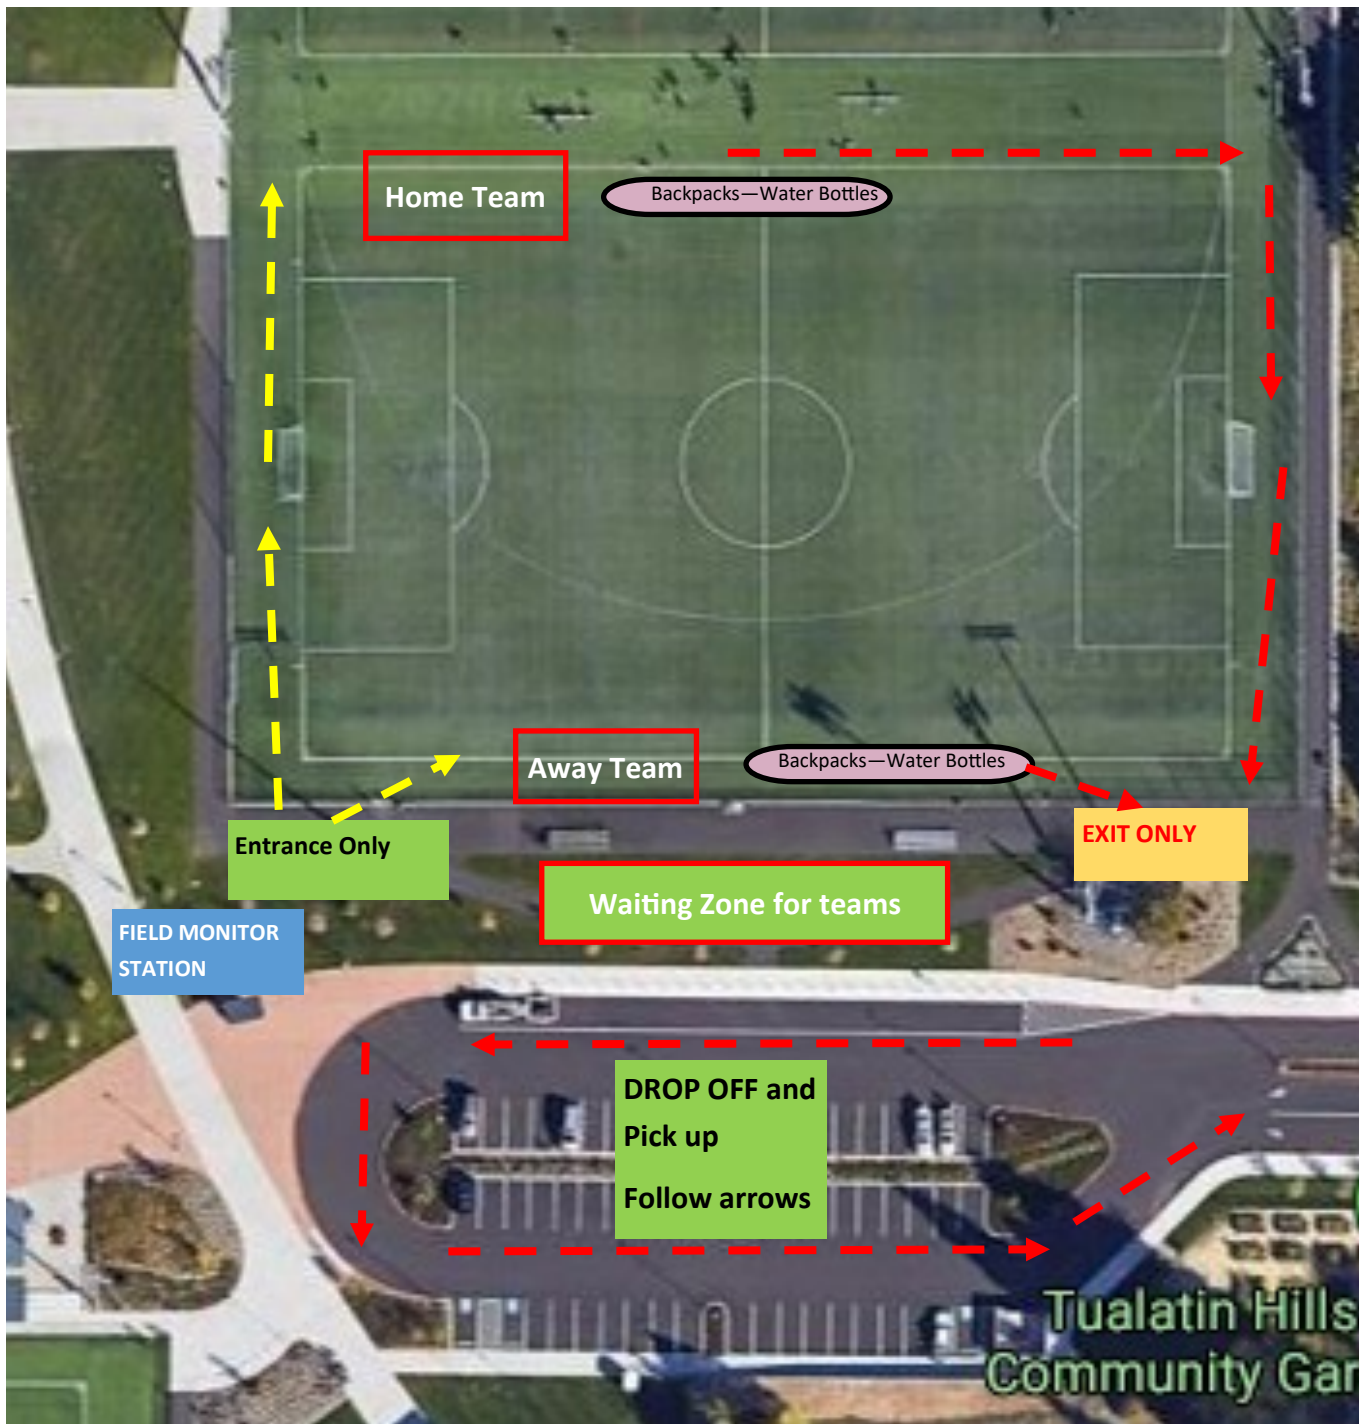

Mt View Champions Park Field #2 Game Day Map

RULES

- **Only Teams and Coaches** allowed on or near field
- **NO parents or spectators**
If parents stays at premises they must stay **inside their car** (on top of or out of sunroof is NOT considered inside your car).
- **Players and Coaches**
Please stay in **cars until 15 minutes prior** to game start time.
- **Players and Coaches**
Required to leave field immediately after the game
- **COVID Field Monitor**
Each field is required to have a COVID Field Monitor. Field Monitor will be provided by the Home Club