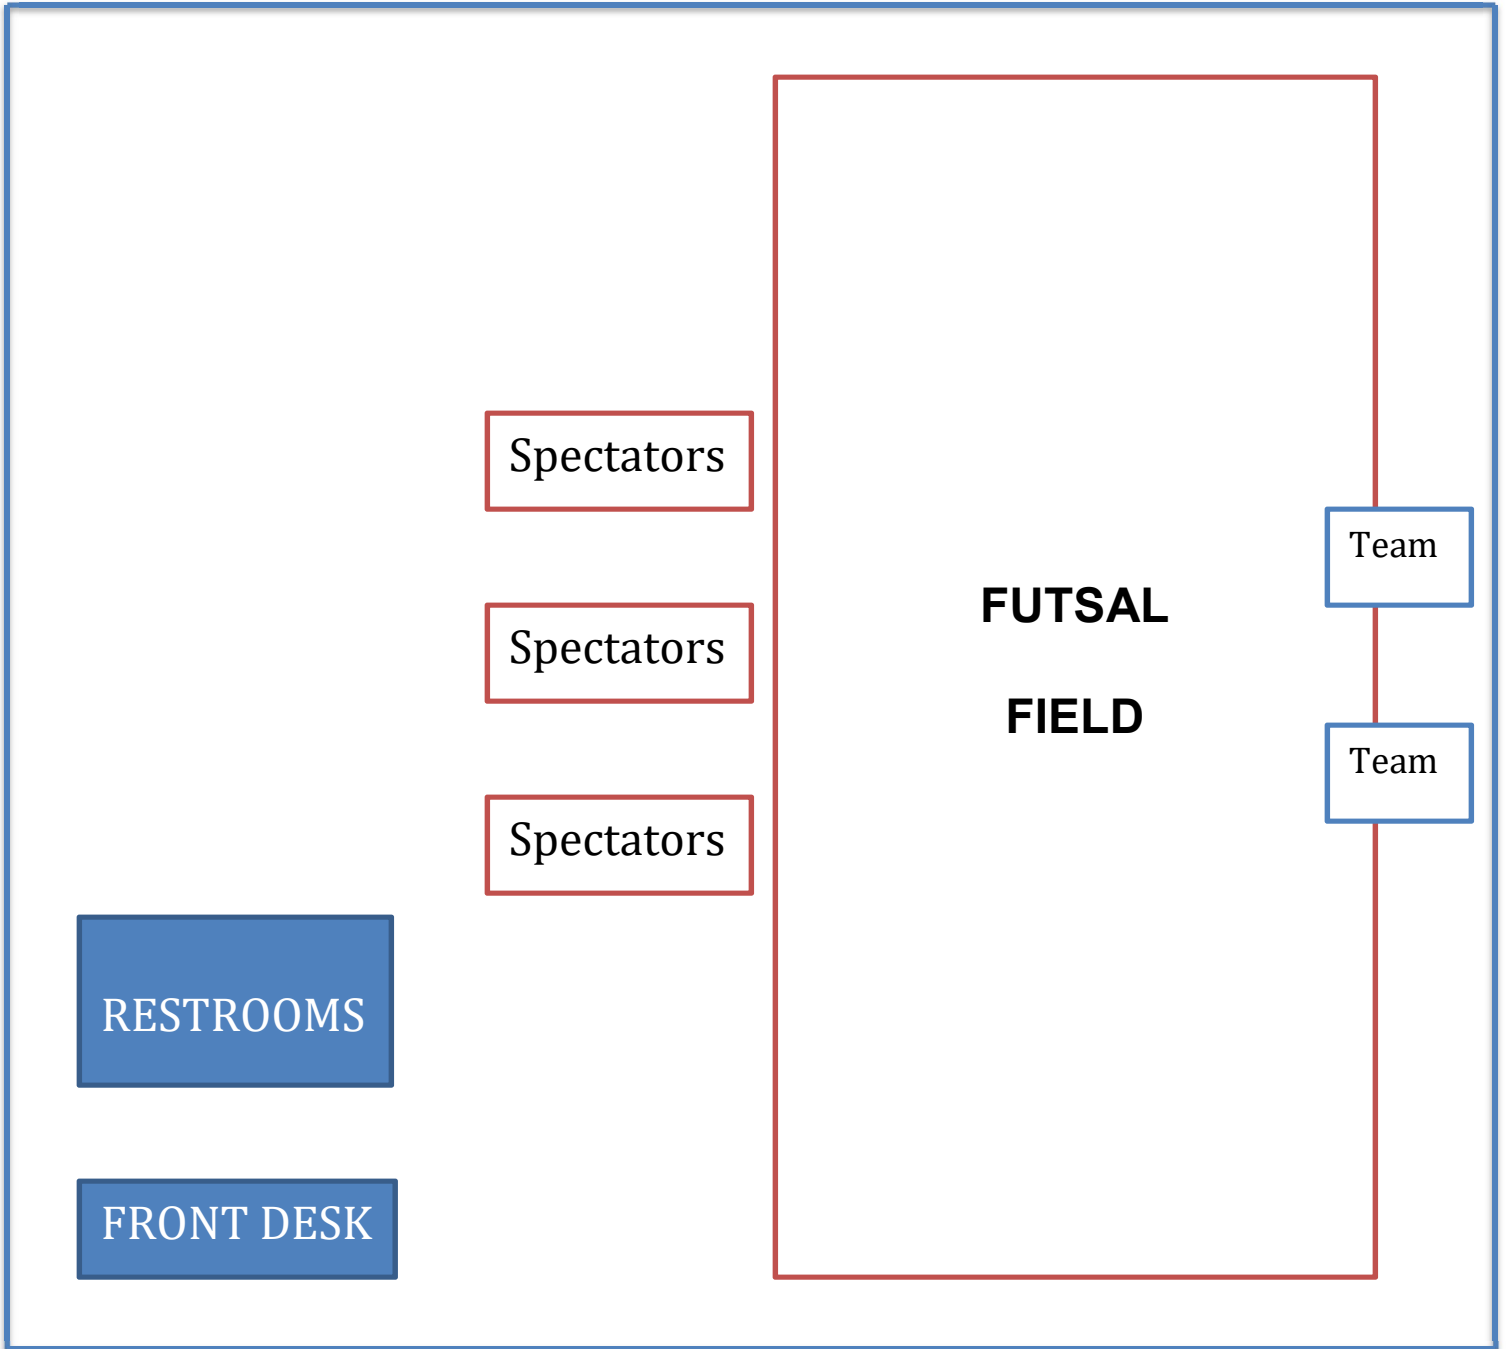

Upper90 Skills  
19950 SW 112<sup>th</sup> Ave  
Tualatin, OR 97062  
971.219.4256  
info@tualatinindoor.com

Main Entrance

PARKING