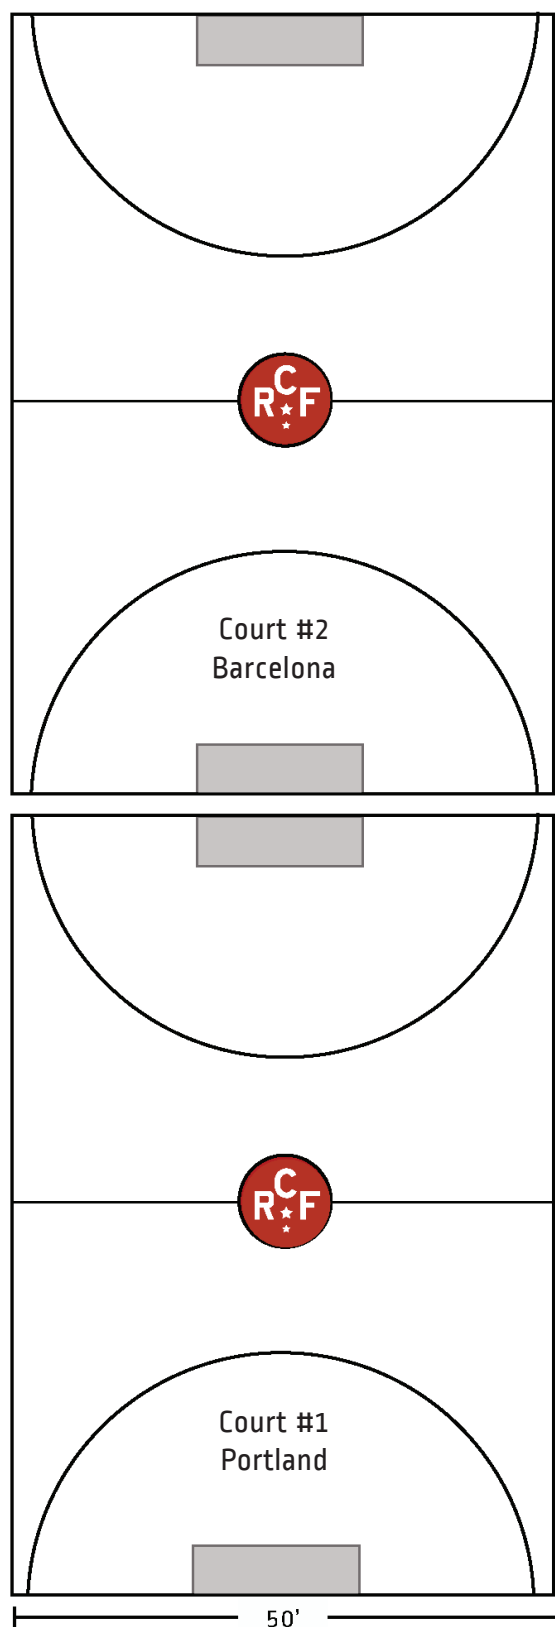

PARKING
←
48+
SPACES

ROSE CITY FUTSAL - EAST

5010 NE Oregon St.,
Portland, OR 97213
Phone 503.734.2382
Email info@rosecityfutsal.com
www.rosecityfutsal.com

-  MEN'S RESTROOM
-  WOMEN'S RESTROOM
-  ADA/FAMILY RESTROOM

PARKING
→
27+
SPACES

CLIVE'S RESTAURANT & PUB
UPSTAIRS ON THE 2ND FLOOR - MEZZANINE SEATING - 7 TVs